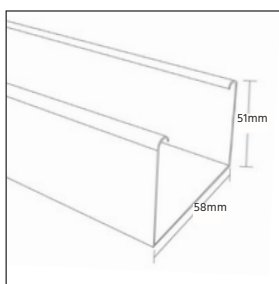

Polyresin Venetian Blind

Additional Information

Headrail, Bracket and Fixing

Number of Fixing Brackets	
Blind Width	Fixing Brackets
Under 850mm	2
851mm - 1650mm	3
1651mm - 2400mm	4