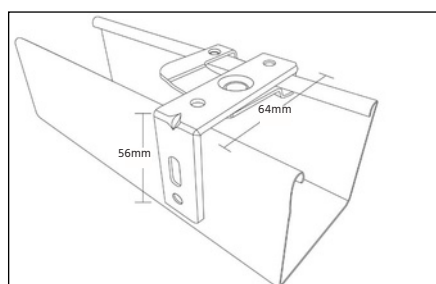

Polyresin Venetian Blind

Additional Information

Headrail, Bracket and Fixing

Number of Fixing Brackets	
Blind Width	Fixing Brackets
Under 850mm	2
851mm - 1650mm	3
1651mm - 2400mm	4