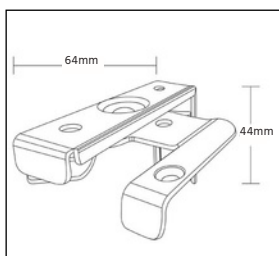

Polyresin Venetian Blind

Additional Information

Headrail, Bracket and Fixing

Number of Fixing Brackets	
Blind Width	Fixing Brackets
Under 850mm	2
851mm - 1650mm	3
1651mm - 2400mm	4